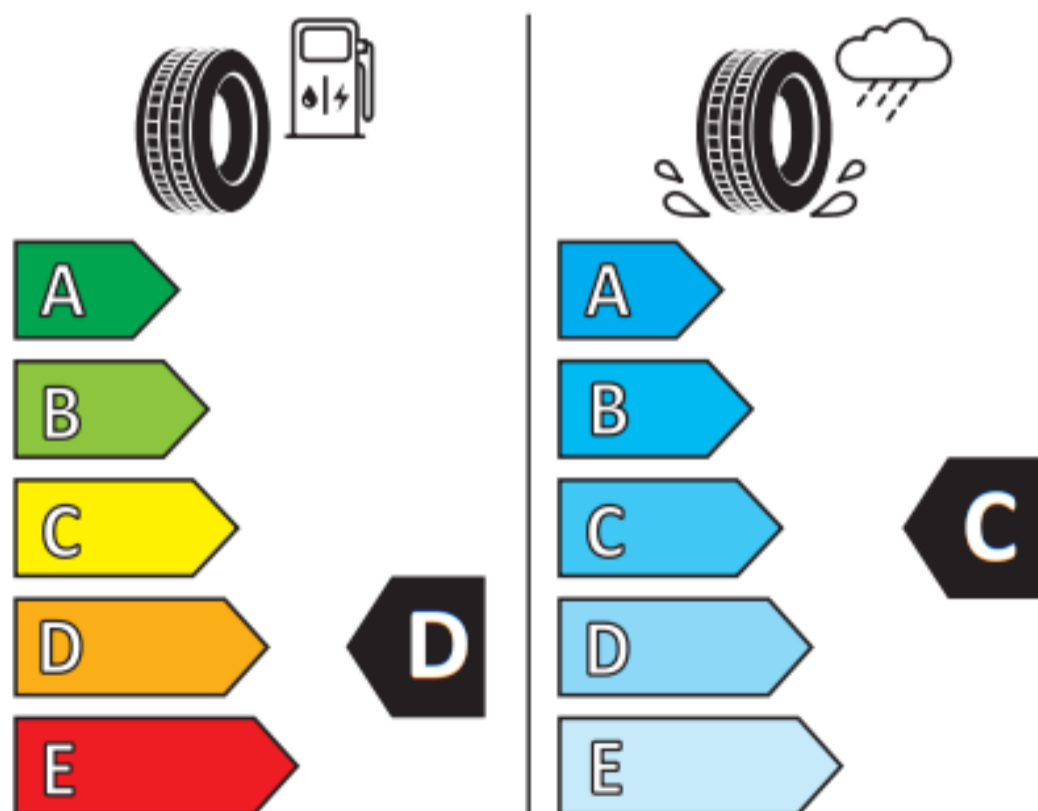

MADE IN CHINA

ENERG

ROADMARCH

3ERM469

155/70R13 75 T

C1